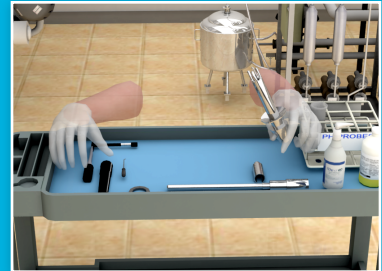

AI & ML Platform - Quite en vogue !

Although Aten's been using Artificial Intelligence in all its Serious Games since 2007, its only of late that its been so popular !

Good news for our Client needs; we have enhanced the scope of the Aten AI & ML Platform to :

- 🔊 **Customize for your AI & ML needs** & Connects to any Client system APIs - *whether it is Operations, Financials, Management, Sales, Training, Safety, Compliance or any form of Big Data Analytics needed !*

Aten VL Platform - Best of Breed

Aten's pioneering Virtual Learning Solutions Hosting Platform has been upgraded to Best of Breed, with AWS **Video on Demand** technology . (*same as used by Netflix, Amazon Prime & most MOOCs*)

- 🔊 Enables almost instantaneous Video/Game Streaming and *reduction of bandwidth usage by a 10th !*

Lessons Learnt - Training BPR

- 🔊 **Training Integrity** restored - *Over the years, varying trainers had resulted in core & critical elements being diluted*
- 🔊 **Hiring to On-the-Job** time - reduced by 67%
- 🔊 **Productivity** increased - 10%
- 🔊 **Error** reduction - 5%
- 🔊 **$ 1 Million + savings** in a year from above !

Huge ROI !

Calculate yours at
<http://ateninc.com/aten_new/roi.html>

- Engaging, Immersive, Interactive
- Automated
- Apply Knowledge
- Personalized
- Experiential
- Anywhere, Anytime !